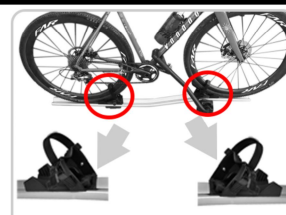

Instructions for use

Packing List

Warning!

- Please check the following points and do not exceed the limit!
- When using this product, the vehicle should not be driven at a speed of more than 100 km/h.
 - This product is suitable for bicycles with single inclined arm and the diameter of the tube cannot exceed 4 cm. The weight of the bicycle cannot exceed 15kg.

The wheel base needs to be fixed from the inside of the bicycle tire.

Please snap the bike tilt arm into the notch and make sure it is clamped.

Type A

Type B