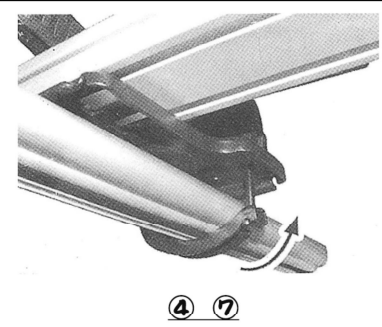

Instructions for use

Packing List

Warning!

- Please check the following points and do not exceed the limit!
- When using this product, the vehicle should not be driven at a speed of more than 100 km/h.
 - This product is suitable for bicycles with single inclined arm and the diameter of the tube cannot exceed 4 cm. The weight of the bicycle cannot exceed 15kg.

The wheel base needs to be fixed from the inside of the bicycle tire.

Please snap the bike tilt arm into the notch and make sure it is clamped.

Type A

Type B