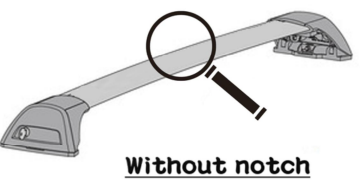

Instructions for use

Packing List

Warning!

- Please check the following points and do not exceed the limit!
- When using this product, the vehicle should not be driven at a speed of more than 100 km/h.
 - This product is suitable for bicycles with single inclined arm and the diameter of the tube cannot exceed 4 cm. The weight of the bicycle cannot exceed 15kg.

The wheel base needs to be fixed from the inside of the bicycle tire.

Please snap the bike tilt arm into the notch and make sure it is clamped.

Type A

Type B