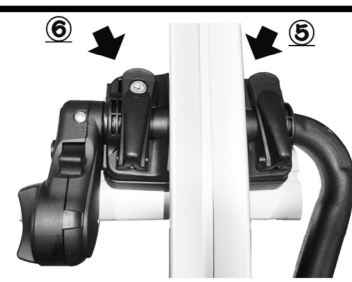

Instructions for use

Packing List

Warning!

- Please check the following points and do not exceed the limit!
- When using this product, the vehicle should not be driven at a speed of more than 100 km/h.
 - This product is suitable for bicycles with single inclined arm and the diameter of the tube cannot exceed 4 cm. The weight of the bicycle cannot exceed 15kg.

The wheel base needs to be fixed from the inside of the bicycle tire.

Please snap the bike tilt arm into the notch and make sure it is clamped.

Type A

Type B