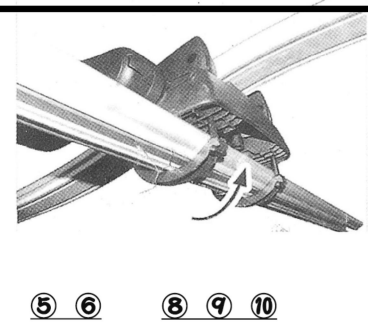

Instructions for use

Packing List

Warning!

- Please check the following points and do not exceed the limit!
- When using this product, the vehicle should not be driven at a speed of more than 100 km/h.
 - This product is suitable for bicycles with single inclined arm and the diameter of the tube cannot exceed 4 cm. The weight of the bicycle cannot exceed 15kg.

The wheel base needs to be fixed from the inside of the bicycle tire.

Please snap the bike tilt arm into the notch and make sure it is clamped.

Type A

Type B