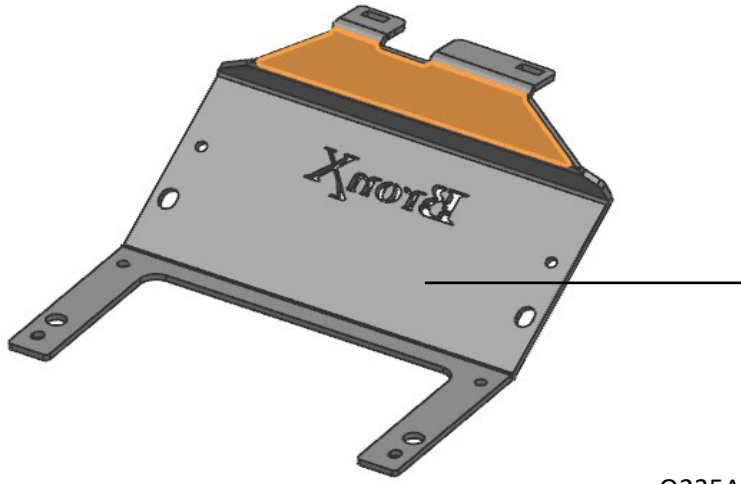

Aluminum, 65, glossy black powder coating

ITEM NUMBER	BRONX ITEM NUMBER	BRONX DESCRIPTION	DESCRIPTION	
PW00535019	PWFPBR21	ESCALERA LATERAL FORD LATERAL 21-24	SIDE LADDER FOR FORD BRONCO 21-24(FOR VEHICLE ALREADY FIT PW056959 PLATFORM RACK)	

Q235A
sandy t

MEASUREMENT /CM	GROSS WEIGHT /KG	INSTALLATION INSTRUCTION
86.5X49X26	15.5	None