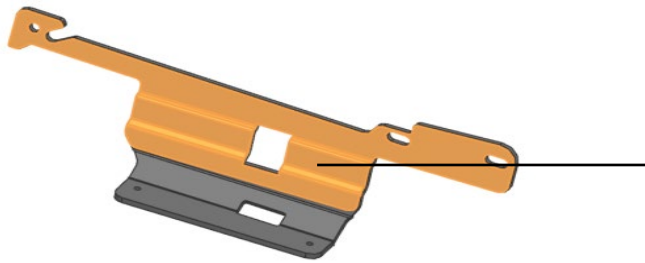

Aluminum, 65, glossy black powder coating

ITEM NUMBER	BRONX ITEM NUMBER	BRONX DESCRIPTION	DESCRIPTION	
PW00535019	PWFPBR21	ESCALERA LATERAL FORD LATERAL 21-24	SIDE LADDER FOR FORD BRONCO 21-24(FOR VEHICLE ALREADY FIT PW056959 PLATFORM RACK)	

Q235A
sandy t

MEASUREMENT /CM	GROSS WEIGHT /KG	INSTALLATION INSTRUCTION
86.5X49X26	15.5	None